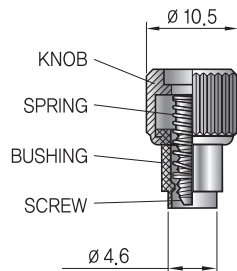

- 다양한 위치에 설치 가능
- 고강도 나사로 강력한 체결력
- 공구 없이도 신속하게 잠김
- Knob : Aluminium, Natural or Black Anodizing
- Bushing : Aluminium, Natural
- Spring, Screw : Stainless Steel, Passivated

M3.0 Thread Size

Surface Styles

Part Name & Dimension

Unfastened

Fastened

Head Styles

Plate Hole Size

Ass'y

Part Numbers

Plate - Thickness (T)		1.0			1.5			2.0			2.7			
Plate Hole Length (R)		0.5			0.7			1.0			1.5			
Screw Size		12.0	13.0	14.0	13.0	14.0	15.0	13.0	14.0	15.0	14.0	17.0	19.0	
Screw 돌출높이 (P1)		0	0.5	1.5	0.5	1.5	2.5	0.5	1.5	2.5	1.5	4.5	6.5	
Screw 돌출높이 (P2)		3.5	4.5	5.5	4.5	5.5	6.5	4.5	5.5	6.5	5.5	8.5	10.5	
Part Number	Slotted	Natural	M30-10S1N-12	M30-10S1N-13	M30-10S1N-14	M30-15S1N-13	M30-15S1N-14	M30-15S1N-15	M30-20S1N-13	M30-20S1N-14	M30-20S1N-15	M30-27S1N-14	M30-27S1N-17	M30-27S1N-19
		Black	M30-10S1B-12	M30-10S1B-13	M30-10S1B-14	M30-15S1B-13	M30-15S1B-14	M30-15S1B-15	M30-20S1B-13	M30-20S1B-14	M30-20S1B-15	M30-27S1B-14	M30-27S1B-17	M30-27S1B-19
	Phillips	Natural	M30-10S2N-12	M30-10S2N-13	M30-10S2N-14	M30-15S2N-13	M30-15S2N-14	M30-15S2N-15	M30-20S2N-13	M30-20S2N-14	M30-20S2N-15	M30-27S2N-14	M30-27S2N-17	M30-27S2N-19
		Black	M30-10S2B-12	M30-10S2B-13	M30-10S2B-14	M30-15S2B-13	M30-15S2B-14	M30-15S2B-15	M30-20S2B-13	M30-20S2B-14	M30-20S2B-15	M30-27S2B-14	M30-27S2B-17	M30-27S2B-19
	Combination	Natural	M30-10S3N-12	M30-10S3N-13	M30-10S3N-14	M30-15S3N-13	M30-15S3N-14	M30-15S3N-15	M30-20S3N-13	M30-20S3N-14	M30-20S3N-15	M30-27S3N-14	M30-27S3N-17	M30-27S3N-19
		Black	M30-10S3B-12	M30-10S3B-13	M30-10S3B-14	M30-15S3B-13	M30-15S3B-14	M30-15S3B-15	M30-20S3B-13	M30-20S3B-14	M30-20S3B-15	M30-27S3B-14	M30-27S3B-17	M30-27S3B-19