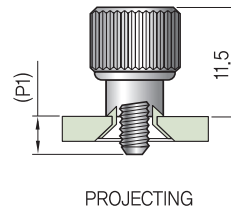

- 다양한 위치에 설치 가능
- 고강도 나사로 강력한 체결력
- 공구 없이도 신속하게 잠김
- Knob : Aluminium, Natural or Black Anodizing
- Bushing : Aluminium, Natural
- Spring, Screw : Stainless Steel, Passivated

M3.0 Thread Size

Surface Styles

Part Name & Dimension

Unfastened

Fastened

Head Styles

Plate Hole Size

Ass'y

Part Numbers

Plate - Thickness (T)		1.0			1.5			2.0			2.7			
Plate Hole Length (R)		0.5			0.7			1.0			1.5			
Screw Size		12.0	13.0	14.0	13.0	14.0	15.0	13.0	14.0	15.0	14.0	17.0	19.0	
Screw 돌출높이 (P1)		0	0.5	1.5	0.5	1.5	2.5	0.5	1.5	2.5	1.5	4.5	6.5	
Screw 돌출높이 (P2)		3.5	4.5	5.5	4.5	5.5	6.5	4.5	5.5	6.5	5.5	8.5	10.5	
Part Number	Slotted	Natural	M30-10S1N-12	M30-10S1N-13	M30-10S1N-14	M30-15S1N-13	M30-15S1N-14	M30-15S1N-15	M30-20S1N-13	M30-20S1N-14	M30-20S1N-15	M30-27S1N-14	M30-27S1N-17	M30-27S1N-19
		Black	M30-10S1B-12	M30-10S1B-13	M30-10S1B-14	M30-15S1B-13	M30-15S1B-14	M30-15S1B-15	M30-20S1B-13	M30-20S1B-14	M30-20S1B-15	M30-27S1B-14	M30-27S1B-17	M30-27S1B-19
	Phillips	Natural	M30-10S2N-12	M30-10S2N-13	M30-10S2N-14	M30-15S2N-13	M30-15S2N-14	M30-15S2N-15	M30-20S2N-13	M30-20S2N-14	M30-20S2N-15	M30-27S2N-14	M30-27S2N-17	M30-27S2N-19
		Black	M30-10S2B-12	M30-10S2B-13	M30-10S2B-14	M30-15S2B-13	M30-15S2B-14	M30-15S2B-15	M30-20S2B-13	M30-20S2B-14	M30-20S2B-15	M30-27S2B-14	M30-27S2B-17	M30-27S2B-19
	Combination	Natural	M30-10S3N-12	M30-10S3N-13	M30-10S3N-14	M30-15S3N-13	M30-15S3N-14	M30-15S3N-15	M30-20S3N-13	M30-20S3N-14	M30-20S3N-15	M30-27S3N-14	M30-27S3N-17	M30-27S3N-19
		Black	M30-10S3B-12	M30-10S3B-13	M30-10S3B-14	M30-15S3B-13	M30-15S3B-14	M30-15S3B-15	M30-20S3B-13	M30-20S3B-14	M30-20S3B-15	M30-27S3B-14	M30-27S3B-17	M30-27S3B-19