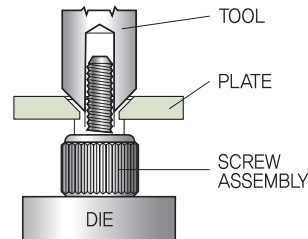

- 다양한 위치에 설치 가능
- 고강도 나사로 강력한 체결력
- 공구 없이도 신속하게 잠김
- Knob : Aluminium, Natural or Black Anodizing
- Bushing : Aluminium, Natural
- Spring, Screw : Stainless Steel, Passivated

M3.0 Thread Size

Surface Styles

Part Name & Dimension

Unfastened

Fastened

Head Styles

Plate Hole Size

Ass'y

Part Numbers

Plate - Thickness (T)		1.0			1.5			2.0			2.7			
Plate Hole Length (R)		0.5			0.7			1.0			1.5			
Screw Size		12.0	13.0	14.0	13.0	14.0	15.0	13.0	14.0	15.0	14.0	17.0	19.0	
Screw 돌출높이 (P1)		0	0.5	1.5	0.5	1.5	2.5	0.5	1.5	2.5	1.5	4.5	6.5	
Screw 돌출높이 (P2)		3.5	4.5	5.5	4.5	5.5	6.5	4.5	5.5	6.5	5.5	8.5	10.5	
Part Number	Slotted	Natural	M30-10S1N-12	M30-10S1N-13	M30-10S1N-14	M30-15S1N-13	M30-15S1N-14	M30-15S1N-15	M30-20S1N-13	M30-20S1N-14	M30-20S1N-15	M30-27S1N-14	M30-27S1N-17	M30-27S1N-19
		Black	M30-10S1B-12	M30-10S1B-13	M30-10S1B-14	M30-15S1B-13	M30-15S1B-14	M30-15S1B-15	M30-20S1B-13	M30-20S1B-14	M30-20S1B-15	M30-27S1B-14	M30-27S1B-17	M30-27S1B-19
	Phillips	Natural	M30-10S2N-12	M30-10S2N-13	M30-10S2N-14	M30-15S2N-13	M30-15S2N-14	M30-15S2N-15	M30-20S2N-13	M30-20S2N-14	M30-20S2N-15	M30-27S2N-14	M30-27S2N-17	M30-27S2N-19
		Black	M30-10S2B-12	M30-10S2B-13	M30-10S2B-14	M30-15S2B-13	M30-15S2B-14	M30-15S2B-15	M30-20S2B-13	M30-20S2B-14	M30-20S2B-15	M30-27S2B-14	M30-27S2B-17	M30-27S2B-19
	Combination	Natural	M30-10S3N-12	M30-10S3N-13	M30-10S3N-14	M30-15S3N-13	M30-15S3N-14	M30-15S3N-15	M30-20S3N-13	M30-20S3N-14	M30-20S3N-15	M30-27S3N-14	M30-27S3N-17	M30-27S3N-19
		Black	M30-10S3B-12	M30-10S3B-13	M30-10S3B-14	M30-15S3B-13	M30-15S3B-14	M30-15S3B-15	M30-20S3B-13	M30-20S3B-14	M30-20S3B-15	M30-27S3B-14	M30-27S3B-17	M30-27S3B-19