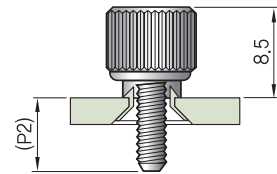

- 다양한 위치에 설치 가능
- 고강도 나사로 강력한 체결력
- 공구 없이도 신속하게 잠김
- Knob : Aluminium, Natural or Black Anodizing
- Bushing : Aluminium, Natural
- Spring, Screw : Stainless Steel, Passivated

M3.0 Thread Size

Surface Styles

Part Name & Dimension

Unfastened

Fastened

Head Styles

Plate Hole Size

Ass'y

Part Numbers

Plate - Thickness (T)		1.0			1.5			2.0			2.7			
Plate Hole Length (R)		0.5			0.7			1.0			1.5			
Screw Size		12.0	13.0	14.0	13.0	14.0	15.0	13.0	14.0	15.0	14.0	17.0	19.0	
Screw 돌출높이 (P1)		0	0.5	1.5	0.5	1.5	2.5	0.5	1.5	2.5	1.5	4.5	6.5	
Screw 돌출높이 (P2)		3.5	4.5	5.5	4.5	5.5	6.5	4.5	5.5	6.5	5.5	8.5	10.5	
Part Number	Slotted	Natural	M30-10S1N-12	M30-10S1N-13	M30-10S1N-14	M30-15S1N-13	M30-15S1N-14	M30-15S1N-15	M30-20S1N-13	M30-20S1N-14	M30-20S1N-15	M30-27S1N-14	M30-27S1N-17	M30-27S1N-19
		Black	M30-10S1B-12	M30-10S1B-13	M30-10S1B-14	M30-15S1B-13	M30-15S1B-14	M30-15S1B-15	M30-20S1B-13	M30-20S1B-14	M30-20S1B-15	M30-27S1B-14	M30-27S1B-17	M30-27S1B-19
	Phillips	Natural	M30-10S2N-12	M30-10S2N-13	M30-10S2N-14	M30-15S2N-13	M30-15S2N-14	M30-15S2N-15	M30-20S2N-13	M30-20S2N-14	M30-20S2N-15	M30-27S2N-14	M30-27S2N-17	M30-27S2N-19
		Black	M30-10S2B-12	M30-10S2B-13	M30-10S2B-14	M30-15S2B-13	M30-15S2B-14	M30-15S2B-15	M30-20S2B-13	M30-20S2B-14	M30-20S2B-15	M30-27S2B-14	M30-27S2B-17	M30-27S2B-19
	Combination	Natural	M30-10S3N-12	M30-10S3N-13	M30-10S3N-14	M30-15S3N-13	M30-15S3N-14	M30-15S3N-15	M30-20S3N-13	M30-20S3N-14	M30-20S3N-15	M30-27S3N-14	M30-27S3N-17	M30-27S3N-19
		Black	M30-10S3B-12	M30-10S3B-13	M30-10S3B-14	M30-15S3B-13	M30-15S3B-14	M30-15S3B-15	M30-20S3B-13	M30-20S3B-14	M30-20S3B-15	M30-27S3B-14	M30-27S3B-17	M30-27S3B-19