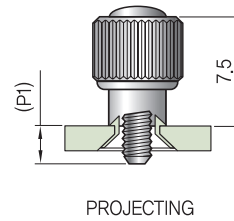

M2.5 Thread Size

Surface Styles

Part Name & Dimension

Unfastened

Fastened

Head Styles

Plate Hole Size

Ass'y

Part Numbers

Plate - Thickness (T)		1.0			1.5			2.0			2.7			
Plate Hole Length (R)		0.5			0.7			1.0			1.5			
Screw Size		10.0	11.0	12.0	10.0	11.0	12.0	10.0	11.0	12.0	11.0	12.0	13.0	
Screw 돌출높이 (P1)		1.5	2.5	3.5	1.5	2.5	3.5	1.5	2.5	3.5	2.5	3.5	4.5	
Screw 돌출높이 (P2)		4.0	5.0	6.0	4.0	5.0	6.0	4.0	5.0	6.0	5.0	6.0	7.0	
Part Number	Slotted	Natural	M23-10S1N-10	M23-10S1N-11	M23-10S1N-12	M23-15S1N-10	M23-15S1N-11	M23-15S1N-12	M23-20S1N-10	M23-20S1N-11	M23-20S1N-12	M23-27S1N-11	M23-27S1N-12	M23-27S1N-13
		Black	M23-10S1B-10	M23-10S1B-11	M23-10S1B-12	M23-15S1B-10	M23-15S1B-11	M23-15S1B-12	M23-20S1B-10	M23-20S1B-11	M23-20S1B-12	M23-27S1B-11	M23-27S1B-12	M23-27S1B-13
	Phillips	Natural	M23-10S2N-10	M23-10S2N-11	M23-10S2N-12	M23-15S2N-10	M23-15S2N-11	M23-15S2N-12	M23-20S2N-10	M23-20S2N-11	M23-20S2N-12	M23-27S2N-11	M23-27S2N-12	M23-27S2N-13
		Black	M23-10S2B-10	M23-10S2B-11	M23-10S2B-12	M23-15S2B-10	M23-15S2B-11	M23-15S2B-12	M23-20S2B-10	M23-20S2B-11	M23-20S2B-12	M23-27S2B-11	M23-27S2B-12	M23-27S2B-13