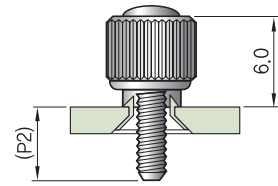

M2.5 Thread Size

Surface Styles

Part Name & Dimension

Unfastened

Fastened

Head Styles

Plate Hole Size

Ass'y

Part Numbers

Plate - Thickness (T)		1.0			1.5			2.0			2.7			
Plate Hole Length (R)		0.5			0.7			1.0			1.5			
Screw Size		10.0	11.0	12.0	10.0	11.0	12.0	10.0	11.0	12.0	11.0	12.0	13.0	
Screw 돌출높이 (P1)		1.5	2.5	3.5	1.5	2.5	3.5	1.5	2.5	3.5	2.5	3.5	4.5	
Screw 돌출높이 (P2)		4.0	5.0	6.0	4.0	5.0	6.0	4.0	5.0	6.0	5.0	6.0	7.0	
Part Number	Slotted	Natural	M23-10S1N-10	M23-10S1N-11	M23-10S1N-12	M23-15S1N-10	M23-15S1N-11	M23-15S1N-12	M23-20S1N-10	M23-20S1N-11	M23-20S1N-12	M23-27S1N-11	M23-27S1N-12	M23-27S1N-13
		Black	M23-10S1B-10	M23-10S1B-11	M23-10S1B-12	M23-15S1B-10	M23-15S1B-11	M23-15S1B-12	M23-20S1B-10	M23-20S1B-11	M23-20S1B-12	M23-27S1B-11	M23-27S1B-12	M23-27S1B-13
	Phillips	Natural	M23-10S2N-10	M23-10S2N-11	M23-10S2N-12	M23-15S2N-10	M23-15S2N-11	M23-15S2N-12	M23-20S2N-10	M23-20S2N-11	M23-20S2N-12	M23-27S2N-11	M23-27S2N-12	M23-27S2N-13
		Black	M23-10S2B-10	M23-10S2B-11	M23-10S2B-12	M23-15S2B-10	M23-15S2B-11	M23-15S2B-12	M23-20S2B-10	M23-20S2B-11	M23-20S2B-12	M23-27S2B-11	M23-27S2B-12	M23-27S2B-13