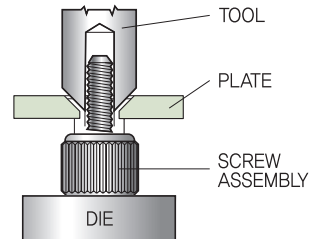

M2.5 Thread Size

Surface Styles

Part Name & Dimension

Unfastened

Fastened

Head Styles

Plate Hole Size

Ass'y

Part Numbers

Plate - Thickness (T)		1.0			1.5			2.0			2.7			
Plate Hole Length (R)		0.5			0.7			1.0			1.5			
Screw Size		10.0	11.0	12.0	10.0	11.0	12.0	10.0	11.0	12.0	11.0	12.0	13.0	
Screw 돌출높이 (P1)		1.5	2.5	3.5	1.5	2.5	3.5	1.5	2.5	3.5	2.5	3.5	4.5	
Screw 돌출높이 (P2)		4.0	5.0	6.0	4.0	5.0	6.0	4.0	5.0	6.0	5.0	6.0	7.0	
Part Number	Slotted	Natural	M23-10S1N-10	M23-10S1N-11	M23-10S1N-12	M23-15S1N-10	M23-15S1N-11	M23-15S1N-12	M23-20S1N-10	M23-20S1N-11	M23-20S1N-12	M23-27S1N-11	M23-27S1N-12	M23-27S1N-13
		Black	M23-10S1B-10	M23-10S1B-11	M23-10S1B-12	M23-15S1B-10	M23-15S1B-11	M23-15S1B-12	M23-20S1B-10	M23-20S1B-11	M23-20S1B-12	M23-27S1B-11	M23-27S1B-12	M23-27S1B-13
	Phillips	Natural	M23-10S2N-10	M23-10S2N-11	M23-10S2N-12	M23-15S2N-10	M23-15S2N-11	M23-15S2N-12	M23-20S2N-10	M23-20S2N-11	M23-20S2N-12	M23-27S2N-11	M23-27S2N-12	M23-27S2N-13
		Black	M23-10S2B-10	M23-10S2B-11	M23-10S2B-12	M23-15S2B-10	M23-15S2B-11	M23-15S2B-12	M23-20S2B-10	M23-20S2B-11	M23-20S2B-12	M23-27S2B-11	M23-27S2B-12	M23-27S2B-13