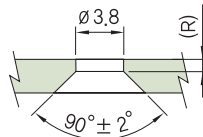

M2.5 Thread Size

Surface Styles

Part Name & Dimension

Unfastened

Fastened

Head Styles

Plate Hole Size

Ass'y

Part Numbers

Plate - Thickness (T)		1.0			1.5			2.0			2.7			
Plate Hole Length (R)		0.5			0.7			1.0			1.5			
Screw Size		10.0	11.0	12.0	10.0	11.0	12.0	10.0	11.0	12.0	11.0	12.0	13.0	
Screw 돌출높이 (P1)		1.5	2.5	3.5	1.5	2.5	3.5	1.5	2.5	3.5	2.5	3.5	4.5	
Screw 돌출높이 (P2)		4.0	5.0	6.0	4.0	5.0	6.0	4.0	5.0	6.0	5.0	6.0	7.0	
Part Number	Slotted	Natural	M23-10S1N-10	M23-10S1N-11	M23-10S1N-12	M23-15S1N-10	M23-15S1N-11	M23-15S1N-12	M23-20S1N-10	M23-20S1N-11	M23-20S1N-12	M23-27S1N-11	M23-27S1N-12	M23-27S1N-13
		Black	M23-10S1B-10	M23-10S1B-11	M23-10S1B-12	M23-15S1B-10	M23-15S1B-11	M23-15S1B-12	M23-20S1B-10	M23-20S1B-11	M23-20S1B-12	M23-27S1B-11	M23-27S1B-12	M23-27S1B-13
	Phillips	Natural	M23-10S2N-10	M23-10S2N-11	M23-10S2N-12	M23-15S2N-10	M23-15S2N-11	M23-15S2N-12	M23-20S2N-10	M23-20S2N-11	M23-20S2N-12	M23-27S2N-11	M23-27S2N-12	M23-27S2N-13
		Black	M23-10S2B-10	M23-10S2B-11	M23-10S2B-12	M23-15S2B-10	M23-15S2B-11	M23-15S2B-12	M23-20S2B-10	M23-20S2B-11	M23-20S2B-12	M23-27S2B-11	M23-27S2B-12	M23-27S2B-13