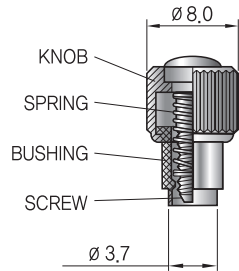

Captive Fasteners (Flare-In Style)

- 다양한 위치에 설치 가능
- 고강도 나사로 강력한 체결력
- 공구 없이도 신속하게 잠김
- Knob : Aluminium, Natural or Black Anodizing
- Bushing : Aluminium, Natural
- Spring, Screw : Stainless Steel, Passivated

M2.5 Thread Size

Surface Styles

Part Name & Dimension

Unfastened

Fastened

Head Styles

Plate Hole Size

Ass'y

Part Numbers

Plate - Thickness (T)		1.0			1.5			2.0			2.7			
Plate Hole Length (R)		0.5			0.7			1.0			1.5			
Screw Size		10.0	11.0	12.0	10.0	11.0	12.0	10.0	11.0	12.0	11.0	12.0	13.0	
Screw 돌출높이 (P1)		1.5	2.5	3.5	1.5	2.5	3.5	1.5	2.5	3.5	2.5	3.5	4.5	
Screw 돌출높이 (P2)		4.0	5.0	6.0	4.0	5.0	6.0	4.0	5.0	6.0	5.0	6.0	7.0	
Part Number	Slotted	Natural	M23-10S1N-10	M23-10S1N-11	M23-10S1N-12	M23-15S1N-10	M23-15S1N-11	M23-15S1N-12	M23-20S1N-10	M23-20S1N-11	M23-20S1N-12	M23-27S1N-11	M23-27S1N-12	M23-27S1N-13
		Black	M23-10S1B-10	M23-10S1B-11	M23-10S1B-12	M23-15S1B-10	M23-15S1B-11	M23-15S1B-12	M23-20S1B-10	M23-20S1B-11	M23-20S1B-12	M23-27S1B-11	M23-27S1B-12	M23-27S1B-13
	Phillips	Natural	M23-10S2N-10	M23-10S2N-11	M23-10S2N-12	M23-15S2N-10	M23-15S2N-11	M23-15S2N-12	M23-20S2N-10	M23-20S2N-11	M23-20S2N-12	M23-27S2N-11	M23-27S2N-12	M23-27S2N-13
		Black	M23-10S2B-10	M23-10S2B-11	M23-10S2B-12	M23-15S2B-10	M23-15S2B-11	M23-15S2B-12	M23-20S2B-10	M23-20S2B-11	M23-20S2B-12	M23-27S2B-11	M23-27S2B-12	M23-27S2B-13