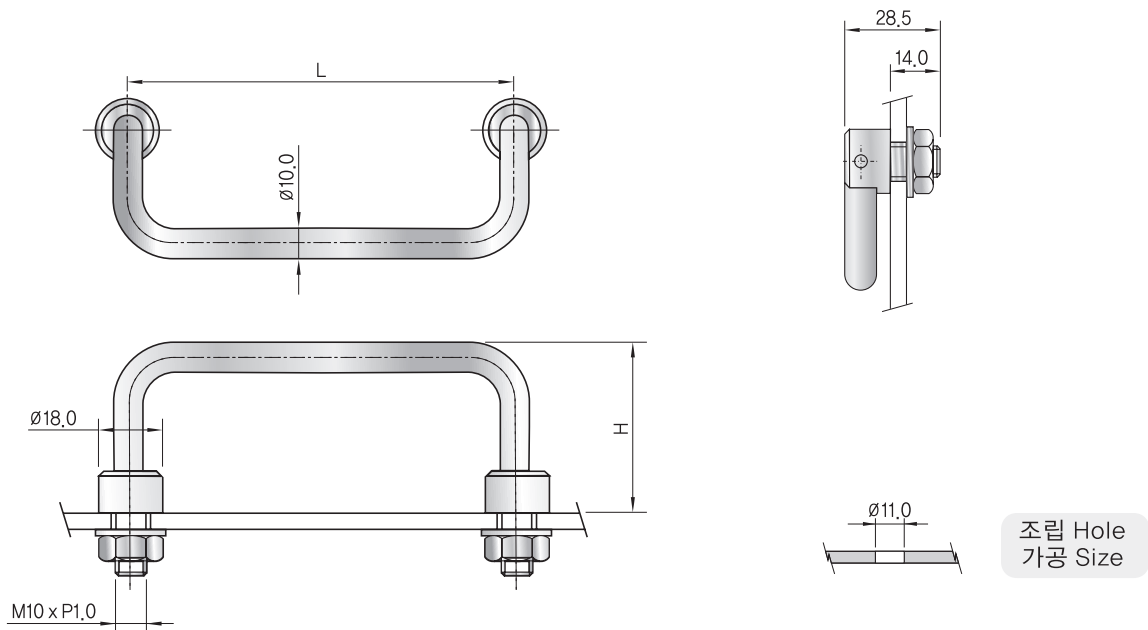

- 접이식으로 높이가 낮음
- 재 질: 핸들 = 황동 / 핀 = 스테인레스
- 표면처리: 무광, 니켈도금
- Low profile collapsible type
- Material : Handle = BsBM / Pin = Stainless Steel
- Finish : Chrome plated Non-Glossy, Nickel

10.0 Collapsible Handle

Part Numbers

HA10-5 **F** - **H** - **L**

F = Finish Code	01 = Nickel 02 = Chrome 03 = Non-Glossy Chrome 06 = Non-Glossy Nickel
H = Height Code	43 = 43mm
L = Length Code	103 = 103mm