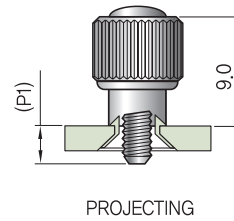

M3.0 Thread Size

Surface Styles

Part Name & Dimension

Unfastened

Fastened

Head Styles

Plate Hole Size

Ass'y

Part Numbers

Plate - Thickness (T)		1.0			1.5			2.0			2.7			
Plate Hole Length (R)		0.5			0.7			1.0			1.0			
Screw Size		11.0	12.0	13.0	11.0	12.0	13.0	11.0	12.0	13.0	12.0	13.0	14.0	
Screw 돌출높이 (P1)		2.0	3.0	4.0	2.0	3.0	4.0	2.0	3.0	4.0	3.0	4.0	5.0	
Screw 돌출높이 (P2)		4.5	5.5	6.5	4.5	5.5	6.5	4.5	5.5	6.5	5.5	6.5	7.5	
Part Number	Slotted	Natural	M39-10S1N-11	M39-10S1N-12	M39-10S1N-13	M39-15S1N-11	M39-15S1N-12	M39-15S1N-13	M39-20S1N-11	M39-20S1N-12	M39-20S1N-13	M39-27S1N-12	M39-27S1N-13	M39-27S1N-14
		Black	M39-10S1B-11	M39-10S1B-12	M39-10S1B-13	M39-15S1B-11	M39-15S1B-12	M39-15S1B-13	M39-20S1B-11	M39-20S1B-12	M39-20S1B-13	M39-27S1B-12	M39-27S1B-13	M39-27S1B-14
	Phillips	Natural	M39-10S2N-11	M39-10S2N-12	M39-10S2N-13	M39-15S2N-11	M39-15S2N-12	M39-15S2N-13	M39-20S2N-11	M39-20S2N-12	M39-20S2N-13	M39-27S2N-12	M39-27S2N-13	M39-27S2N-14
		Black	M39-10S2B-11	M39-10S2B-12	M39-10S2B-13	M39-15S2B-11	M39-15S2B-12	M39-15S2B-13	M39-20S2B-11	M39-20S2B-12	M39-20S2B-13	M39-27S2B-12	M39-27S2B-13	M39-27S2B-14