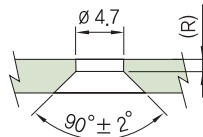

M3.0 Thread Size

Surface Styles

Part Name & Dimension

Unfastened

Fastened

Head Styles

Plate Hole Size

Ass'y

Part Numbers

Plate - Thickness (T)		1.0			1.5			2.0			2.7			
Plate Hole Length (R)		0.5			0.7			1.0			1.0			
Screw Size		11.0	12.0	13.0	11.0	12.0	13.0	11.0	12.0	13.0	12.0	13.0	14.0	
Screw 돌출높이 (P1)		2.0	3.0	4.0	2.0	3.0	4.0	2.0	3.0	4.0	3.0	4.0	5.0	
Screw 돌출높이 (P2)		4.5	5.5	6.5	4.5	5.5	6.5	4.5	5.5	6.5	5.5	6.5	7.5	
Part Number	Slotted	Natural	M39-10S1N-11	M39-10S1N-12	M39-10S1N-13	M39-15S1N-11	M39-15S1N-12	M39-15S1N-13	M39-20S1N-11	M39-20S1N-12	M39-20S1N-13	M39-27S1N-12	M39-27S1N-13	M39-27S1N-14
		Black	M39-10S1B-11	M39-10S1B-12	M39-10S1B-13	M39-15S1B-11	M39-15S1B-12	M39-15S1B-13	M39-20S1B-11	M39-20S1B-12	M39-20S1B-13	M39-27S1B-12	M39-27S1B-13	M39-27S1B-14
	Phillips	Natural	M39-10S2N-11	M39-10S2N-12	M39-10S2N-13	M39-15S2N-11	M39-15S2N-12	M39-15S2N-13	M39-20S2N-11	M39-20S2N-12	M39-20S2N-13	M39-27S2N-12	M39-27S2N-13	M39-27S2N-14
		Black	M39-10S2B-11	M39-10S2B-12	M39-10S2B-13	M39-15S2B-11	M39-15S2B-12	M39-15S2B-13	M39-20S2B-11	M39-20S2B-12	M39-20S2B-13	M39-27S2B-12	M39-27S2B-13	M39-27S2B-14