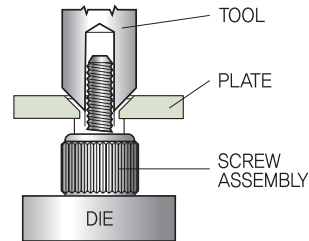

M3.0 Thread Size

Surface Styles

Part Name & Dimension

Unfastened

Fastened

Head Styles

Plate Hole Size

Ass'y

Part Numbers

Plate - Thickness (T)		1.0			1.5			2.0			2.7			
Plate Hole Length (R)		0.5			0.7			1.0			1.0			
Screw Size		11.0	12.0	13.0	11.0	12.0	13.0	11.0	12.0	13.0	12.0	13.0	14.0	
Screw 돌출높이 (P1)		2.0	3.0	4.0	2.0	3.0	4.0	2.0	3.0	4.0	3.0	4.0	5.0	
Screw 돌출높이 (P2)		4.5	5.5	6.5	4.5	5.5	6.5	4.5	5.5	6.5	5.5	6.5	7.5	
Part Number	Slotted	Natural	M39-10S1N-11	M39-10S1N-12	M39-10S1N-13	M39-15S1N-11	M39-15S1N-12	M39-15S1N-13	M39-20S1N-11	M39-20S1N-12	M39-20S1N-13	M39-27S1N-12	M39-27S1N-13	M39-27S1N-14
		Black	M39-10S1B-11	M39-10S1B-12	M39-10S1B-13	M39-15S1B-11	M39-15S1B-12	M39-15S1B-13	M39-20S1B-11	M39-20S1B-12	M39-20S1B-13	M39-27S1B-12	M39-27S1B-13	M39-27S1B-14
	Phillips	Natural	M39-10S2N-11	M39-10S2N-12	M39-10S2N-13	M39-15S2N-11	M39-15S2N-12	M39-15S2N-13	M39-20S2N-11	M39-20S2N-12	M39-20S2N-13	M39-27S2N-12	M39-27S2N-13	M39-27S2N-14
		Black	M39-10S2B-11	M39-10S2B-12	M39-10S2B-13	M39-15S2B-11	M39-15S2B-12	M39-15S2B-13	M39-20S2B-11	M39-20S2B-12	M39-20S2B-13	M39-27S2B-12	M39-27S2B-13	M39-27S2B-14