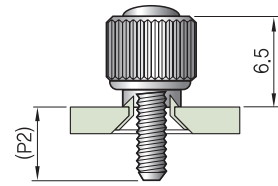

M3.0 Thread Size

Surface Styles

Part Name & Dimension

Unfastened

Fastened

Head Styles

Plate Hole Size

Ass'y

Part Numbers

Plate - Thickness (T)		1.0			1.5			2.0			2.7			
Plate Hole Length (R)		0.5			0.7			1.0			1.0			
Screw Size		11.0	12.0	13.0	11.0	12.0	13.0	11.0	12.0	13.0	12.0	13.0	14.0	
Screw 돌출높이 (P1)		2.0	3.0	4.0	2.0	3.0	4.0	2.0	3.0	4.0	3.0	4.0	5.0	
Screw 돌출높이 (P2)		4.5	5.5	6.5	4.5	5.5	6.5	4.5	5.5	6.5	5.5	6.5	7.5	
Part Number	Slotted	Natural	M39-10S1N-11	M39-10S1N-12	M39-10S1N-13	M39-15S1N-11	M39-15S1N-12	M39-15S1N-13	M39-20S1N-11	M39-20S1N-12	M39-20S1N-13	M39-27S1N-12	M39-27S1N-13	M39-27S1N-14
		Black	M39-10S1B-11	M39-10S1B-12	M39-10S1B-13	M39-15S1B-11	M39-15S1B-12	M39-15S1B-13	M39-20S1B-11	M39-20S1B-12	M39-20S1B-13	M39-27S1B-12	M39-27S1B-13	M39-27S1B-14
	Phillips	Natural	M39-10S2N-11	M39-10S2N-12	M39-10S2N-13	M39-15S2N-11	M39-15S2N-12	M39-15S2N-13	M39-20S2N-11	M39-20S2N-12	M39-20S2N-13	M39-27S2N-12	M39-27S2N-13	M39-27S2N-14
		Black	M39-10S2B-11	M39-10S2B-12	M39-10S2B-13	M39-15S2B-11	M39-15S2B-12	M39-15S2B-13	M39-20S2B-11	M39-20S2B-12	M39-20S2B-13	M39-27S2B-12	M39-27S2B-13	M39-27S2B-14