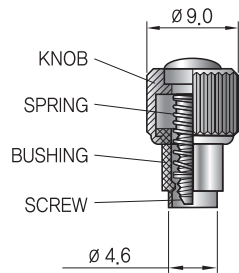

Captive Fasteners (Flare-In Style)

- 다양한 위치에 설치 가능
- 고강도 나사로 강력한 체결력
- 공구 없이도 신속하게 잠김
- Knob : Aluminium, Natural or Black Anodizing
- Bushing : Aluminium, Natural
- Spring, Screw : Stainless Steel, Passivated

M3.0 Thread Size

Surface Styles

Part Name & Dimension

Unfastened

Fastened

Head Styles

Plate Hole Size

Ass'y

Part Numbers

Plate - Thickness (T)		1.0			1.5			2.0			2.7			
Plate Hole Length (R)		0.5			0.7			1.0			1.0			
Screw Size		11.0	12.0	13.0	11.0	12.0	13.0	11.0	12.0	13.0	12.0	13.0	14.0	
Screw 돌출높이 (P1)		2.0	3.0	4.0	2.0	3.0	4.0	2.0	3.0	4.0	3.0	4.0	5.0	
Screw 돌출높이 (P2)		4.5	5.5	6.5	4.5	5.5	6.5	4.5	5.5	6.5	5.5	6.5	7.5	
Part Number	Slotted	Natural	M39-10S1N-11	M39-10S1N-12	M39-10S1N-13	M39-15S1N-11	M39-15S1N-12	M39-15S1N-13	M39-20S1N-11	M39-20S1N-12	M39-20S1N-13	M39-27S1N-12	M39-27S1N-13	M39-27S1N-14
		Black	M39-10S1B-11	M39-10S1B-12	M39-10S1B-13	M39-15S1B-11	M39-15S1B-12	M39-15S1B-13	M39-20S1B-11	M39-20S1B-12	M39-20S1B-13	M39-27S1B-12	M39-27S1B-13	M39-27S1B-14
	Phillips	Natural	M39-10S2N-11	M39-10S2N-12	M39-10S2N-13	M39-15S2N-11	M39-15S2N-12	M39-15S2N-13	M39-20S2N-11	M39-20S2N-12	M39-20S2N-13	M39-27S2N-12	M39-27S2N-13	M39-27S2N-14
		Black	M39-10S2B-11	M39-10S2B-12	M39-10S2B-13	M39-15S2B-11	M39-15S2B-12	M39-15S2B-13	M39-20S2B-11	M39-20S2B-12	M39-20S2B-13	M39-27S2B-12	M39-27S2B-13	M39-27S2B-14